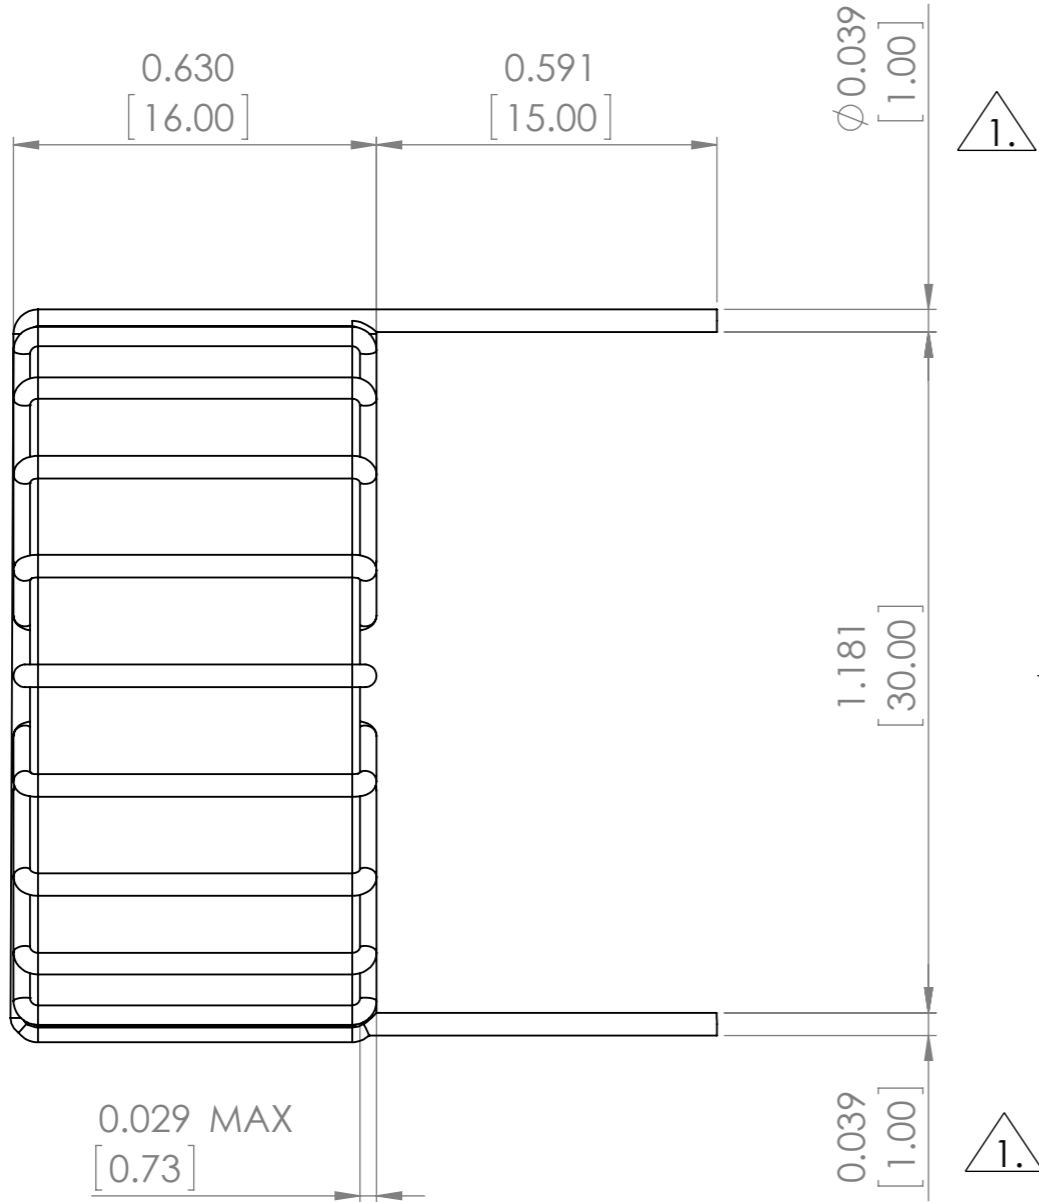

VERTICAL

NOTE:

 ACTUAL VALUE VARIES PER INDUCTANCE.

DO NOT SCALE DRAWING	REVISION	-
 Apracon LLC. 2 Faraday, Suite#B Irvine, Ca. 92618		
TITLE: TOROIDAL COIL INDUCTOR		
DWG NO.	ATCA-06	A3
SCALE:2:1	SHEET 1 OF 1	

HORIZONTAL

NOTE:

$\triangle 1.$ ACTUAL VALUE VARIES PER INDUCTANCE.

DO NOT SCALE DRAWING	REVISION	-
 Apracon LLC. 2 Faraday, Suite#B Irvine, Ca. 92618		
TITLE: TOROIDAL COIL INDUCTOR		
DWG NO.	ATCA-06-H	A3
SCALE:3:1	SHEET 1 OF 1	