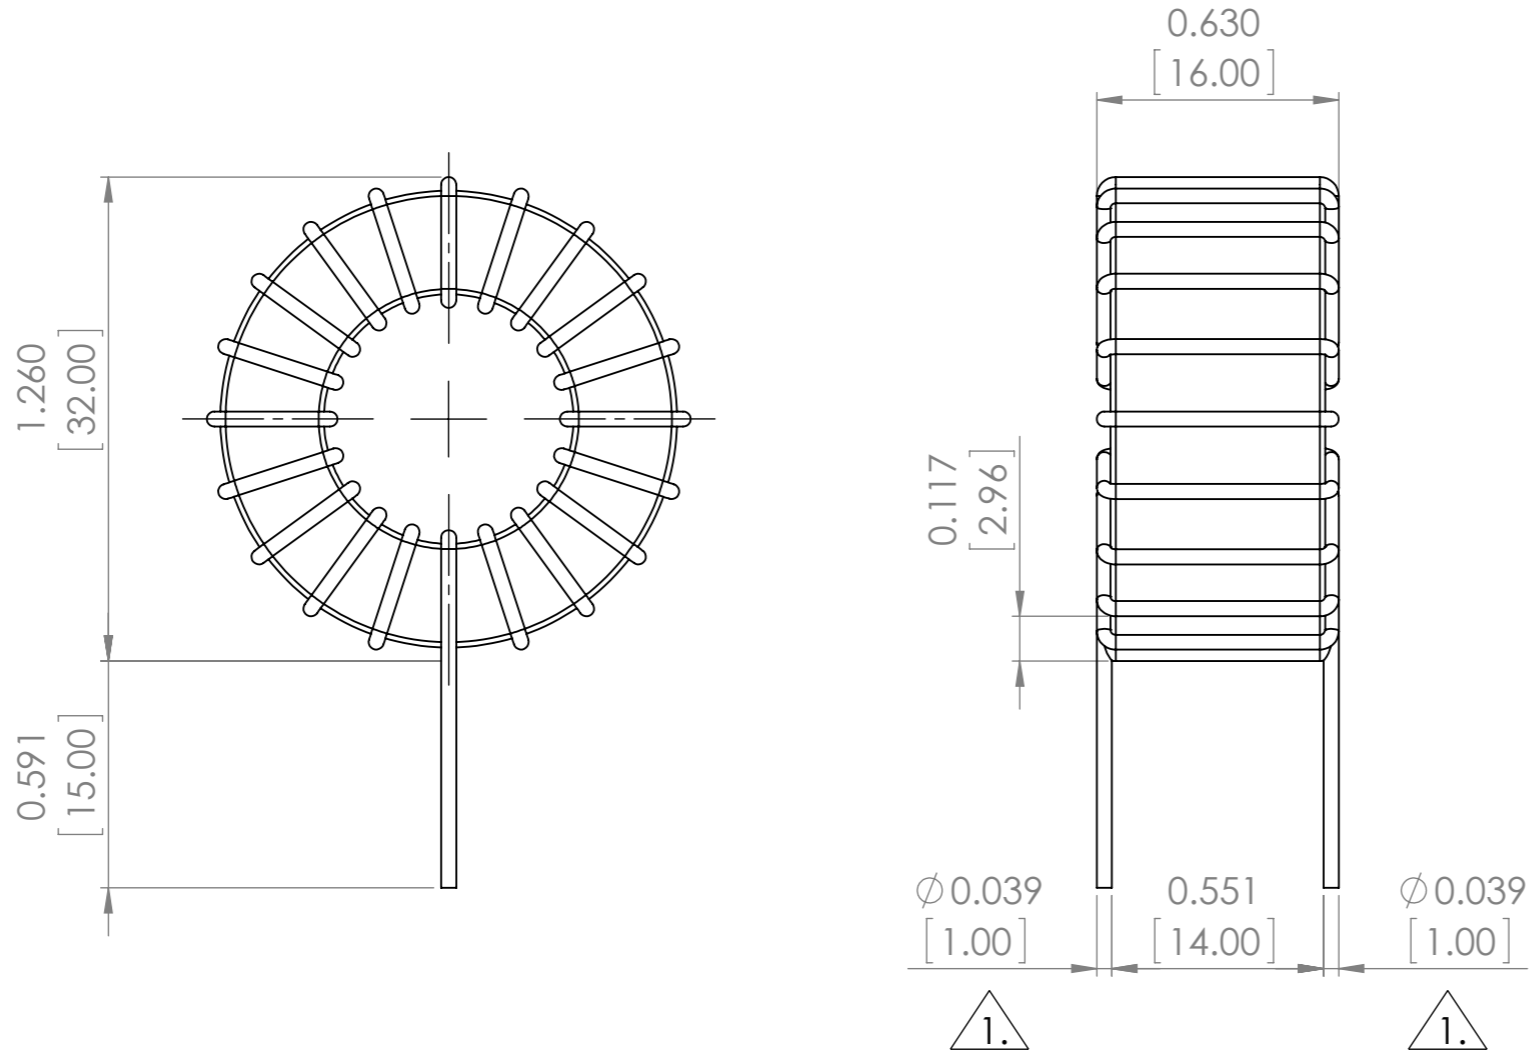

VERTICAL

NOTE:

 ACTUAL VALUE VARIES PER INDUCTANCE.

DO NOT SCALE DRAWING	REVISION	-
 Apracon LLC. 2 Faraday, Suite#B Irvine, Ca. 92618		
TITLE: TOROIDAL COIL INDUCTOR		
DWG NO.	ATCA-06	A3
SCALE:2:1	SHEET 1 OF 1	

HORIZONTAL

NOTE:

$\triangle 1.$ ACTUAL VALUE VARIES PER INDUCTANCE.

DO NOT SCALE DRAWING	REVISION	-
 Apracon LLC. 2 Faraday, Suite#B Irvine, Ca. 92618		
TITLE: TOROIDAL COIL INDUCTOR		
DWG NO.	ATCA-06-H	A3
SCALE:3:1	SHEET 1 OF 1	