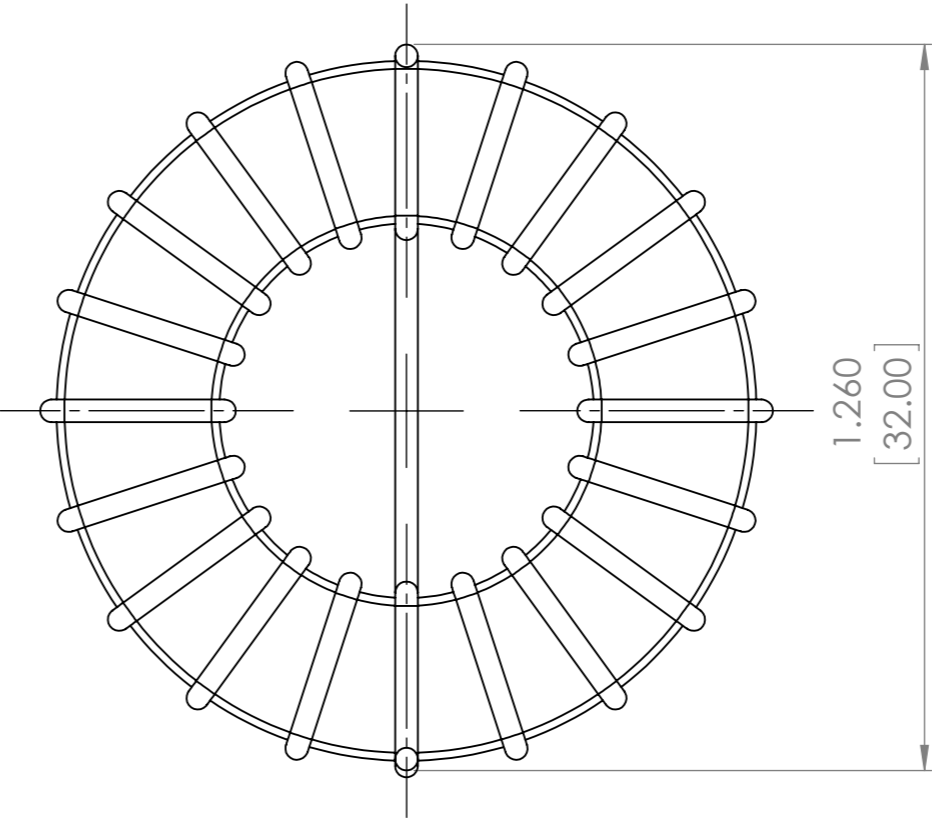

VERTICAL

NOTE:

 ACTUAL VALUE VARIES PER INDUCTANCE.

DO NOT SCALE DRAWING	REVISION	-
 Apracon LLC. 2 Faraday, Suite#B Irvine, Ca. 92618		
TITLE: TOROIDAL COIL INDUCTOR		
DWG NO.	ATCA-06	A3
SCALE:2:1	SHEET 1 OF 1	

HORIZONTAL

NOTE:

$\triangle 1.$ ACTUAL VALUE VARIES PER INDUCTANCE.

DO NOT SCALE DRAWING	REVISION	-
 Apracon LLC. 2 Faraday, Suite#B Irvine, Ca. 92618		
TITLE: TOROIDAL COIL INDUCTOR		
DWG NO.	ATCA-06-H	A3
SCALE:3:1	SHEET 1 OF 1	