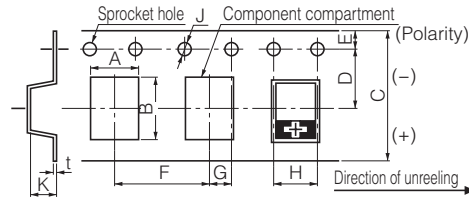

Packing specifications

● Dimension of carrier tape

Unit : mm

Size code	A±0.1	B±0.1	C±0.3	D±0.05	E±0.1	F±0.1	G±0.05	H±0.1	J ^{+0.1} ₀	K±0.1	t±0.05
S09	1.65	2.4	8.0	3.5	1.75	4.0	2.0	4.0	φ1.5	1.3	0.25
A09	2.05	3.65	8.0	3.5	1.75	4.0	2.0	4.0	φ1.5	1.3	0.25
A14	2.05	3.65	8.0	3.5	1.75	4.0	2.0	4.0	φ1.5	1.7	0.25
B09	3.2	3.8	8.0	3.5	1.75	4.0	2.0	4.0	φ1.5	1.4	0.25
B1	3.2	3.8	8.0	3.5	1.75	4.0	2.0	4.0	φ1.5	1.4	0.25
B1S	3.25	3.9	8.0	3.5	1.75	4.0	2.0	4.0	φ1.5	1.7	0.25
B1G	3.25	3.9	8.0	3.5	1.75	4.0	2.0	4.0	φ1.5	1.7	0.25
B15G	3.25	3.9	8.0	3.5	1.75	4.0	2.0	4.0	φ1.5	1.7	0.25
B2	3.3	3.8	8.0	3.5	1.75	4.0	2.0	4.0	φ1.5	2.1	0.25
B2S	3.25	4.0	8.0	3.5	1.75	4.0	2.0	4.0	φ1.5	2.1	0.25
D12	4.5	7.5	12.0	5.5	1.75	8.0	2.0	4.0	φ1.5	1.7	0.3
D15	4.5	7.5	12.0	5.5	1.75	8.0	2.0	4.0	φ1.5	2.4	0.3
D15E	4.7	7.8	12.0	5.5	1.75	8.0	2.0	4.0	φ1.5	1.7	0.3
D2E	4.5	7.5	12.0	5.5	1.75	8.0	2.0	4.0	φ1.5	2.4	0.3
D2	4.5	7.5	12.0	5.5	1.75	8.0	2.0	4.0	φ1.5	2.4	0.3
D3L	4.5	7.7	12.0	5.5	1.75	8.0	2.0	4.0	φ1.5	3.2	0.3
D4	4.5	7.7	12.0	5.5	1.75	8.0	2.0	4.0	φ1.5	4.2	0.3

- Dimension A and B are the measure of compartment's inside bottom.
- The (+) Polarity of the chip is placed on right side towards the unreeling direction.
- Dimension of the topcover tape Thickness of cover tape : 62±10 μm Width of cover tape : 9.5±0.2 mm 5.5±0.2 mm (φ180 reel)

● Reel dimension

Unit : mm

A	B	C	W1	W2
φ330±2	φ80±2	φ13.0±0.2	13.5±0.5	17.5±1.0
φ180 ⁰ ₋₃	φ60±2	φ13.0±0.2	9.0±0.5	11.4±1.0

● Dimension of packing case

Unit : mm

Reel size	φ180	φ330
a	90	120
b	240	360
c	240	360