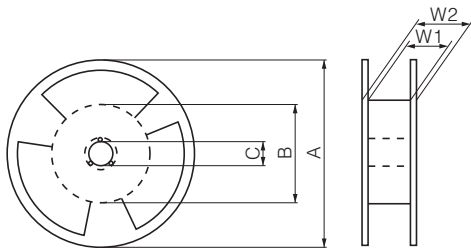

Packing specifications

● Dimension of carrier tape

Unit : mm

Size code	A±0.1	B±0.1	C±0.3	D±0.05	E±0.1	F±0.1	G±0.05	H±0.1	J ^{+0.1} ₀	K±0.1	t±0.05
S09	1.65	2.4	8.0	3.5	1.75	4.0	2.0	4.0	φ1.5	1.3	0.25
A09	2.05	3.65	8.0	3.5	1.75	4.0	2.0	4.0	φ1.5	1.3	0.25
A14	2.05	3.65	8.0	3.5	1.75	4.0	2.0	4.0	φ1.5	1.7	0.25
B09	3.2	3.8	8.0	3.5	1.75	4.0	2.0	4.0	φ1.5	1.4	0.25
B1	3.2	3.8	8.0	3.5	1.75	4.0	2.0	4.0	φ1.5	1.4	0.25
B1S	3.25	3.9	8.0	3.5	1.75	4.0	2.0	4.0	φ1.5	1.7	0.25
B1G	3.25	3.9	8.0	3.5	1.75	4.0	2.0	4.0	φ1.5	1.7	0.25
B15G	3.25	3.9	8.0	3.5	1.75	4.0	2.0	4.0	φ1.5	1.7	0.25
B2	3.3	3.8	8.0	3.5	1.75	4.0	2.0	4.0	φ1.5	2.1	0.25
B2S	3.25	4.0	8.0	3.5	1.75	4.0	2.0	4.0	φ1.5	2.1	0.25
D12	4.5	7.5	12.0	5.5	1.75	8.0	2.0	4.0	φ1.5	1.7	0.3
D15	4.5	7.5	12.0	5.5	1.75	8.0	2.0	4.0	φ1.5	2.4	0.3
D15E	4.7	7.8	12.0	5.5	1.75	8.0	2.0	4.0	φ1.5	1.7	0.3
D2E	4.5	7.5	12.0	5.5	1.75	8.0	2.0	4.0	φ1.5	2.4	0.3
D2	4.5	7.5	12.0	5.5	1.75	8.0	2.0	4.0	φ1.5	2.4	0.3
D3L	4.5	7.7	12.0	5.5	1.75	8.0	2.0	4.0	φ1.5	3.2	0.3
D4	4.5	7.7	12.0	5.5	1.75	8.0	2.0	4.0	φ1.5	4.2	0.3

- Dimension A and B are the measure of compartment's inside bottom.
- The (+) Polarity of the chip is placed on right side towards the unreeling direction.
- Dimension of the topcover tape Thickness of cover tape : 62±10 μm Width of cover tape : 9.5±0.2 mm 5.5±0.2 mm (φ180 reel)

● Reel dimension

Unit : mm

A	B	C	W1	W2
φ330±2	φ80±2	φ13.0±0.2	13.5±0.5	17.5±1.0
φ180 ⁰ ₋₃	φ60±2	φ13.0±0.2	9.0±0.5	11.4±1.0

● Dimension of packing case

Unit : mm

Reel size	φ180	φ330
a	90	120
b	240	360
c	240	360