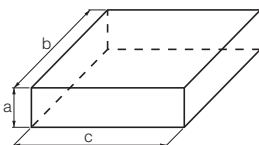

Packing specifications

● Dimension of carrier tape

Unit : mm

Size code	A±0.1	B±0.1	C±0.3	D±0.05	E±0.1	F±0.1	G±0.05	H±0.1	J ^{+0.1} ₀	K±0.1	t±0.05
S09	1.65	2.4	8.0	3.5	1.75	4.0	2.0	4.0	φ1.5	1.3	0.25
A09	2.05	3.65	8.0	3.5	1.75	4.0	2.0	4.0	φ1.5	1.3	0.25
A14	2.05	3.65	8.0	3.5	1.75	4.0	2.0	4.0	φ1.5	1.7	0.25
B09	3.2	3.8	8.0	3.5	1.75	4.0	2.0	4.0	φ1.5	1.4	0.25
B1	3.2	3.8	8.0	3.5	1.75	4.0	2.0	4.0	φ1.5	1.4	0.25
B1S	3.25	3.9	8.0	3.5	1.75	4.0	2.0	4.0	φ1.5	1.7	0.25
B1G	3.25	3.9	8.0	3.5	1.75	4.0	2.0	4.0	φ1.5	1.7	0.25
B15G	3.25	3.9	8.0	3.5	1.75	4.0	2.0	4.0	φ1.5	1.7	0.25
B2	3.3	3.8	8.0	3.5	1.75	4.0	2.0	4.0	φ1.5	2.1	0.25
B2S	3.25	4.0	8.0	3.5	1.75	4.0	2.0	4.0	φ1.5	2.1	0.25
D12	4.5	7.5	12.0	5.5	1.75	8.0	2.0	4.0	φ1.5	1.7	0.3
D15	4.5	7.5	12.0	5.5	1.75	8.0	2.0	4.0	φ1.5	2.4	0.3
D15E	4.7	7.8	12.0	5.5	1.75	8.0	2.0	4.0	φ1.5	1.7	0.3
D2E	4.5	7.5	12.0	5.5	1.75	8.0	2.0	4.0	φ1.5	2.4	0.3
D2	4.5	7.5	12.0	5.5	1.75	8.0	2.0	4.0	φ1.5	2.4	0.3
D3L	4.5	7.7	12.0	5.5	1.75	8.0	2.0	4.0	φ1.5	3.2	0.3
D4	4.5	7.7	12.0	5.5	1.75	8.0	2.0	4.0	φ1.5	4.2	0.3

- Dimension A and B are the measure of compartment's inside bottom.
- The (+) Polarity of the chip is placed on right side towards the unreeling direction.
- Dimension of the topcover tape Thickness of cover tape : 62±10 μm Width of cover tape : 9.5±0.2 mm 5.5±0.2 mm (φ180 reel)

● Reel dimension

Unit : mm

A	B	C	W1	W2
φ330±2	φ80±2	φ13.0±0.2	13.5±0.5	17.5±1.0
φ180 ⁰ ₋₃	φ60±2	φ13.0±0.2	9.0±0.5	11.4±1.0

● Dimension of packing case

Unit : mm

Reel size	φ180	φ330
a	90	120
b	240	360
c	240	360